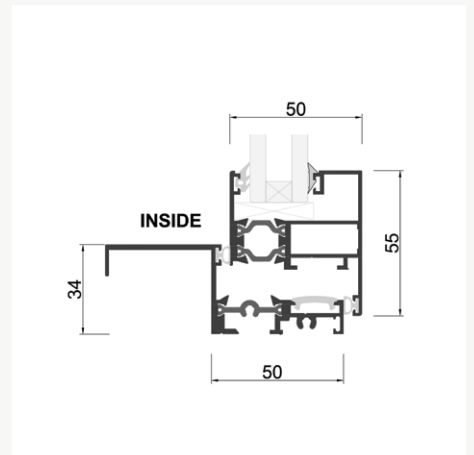

EC35TB

EC35TB slim line profiles maximize the glass area. It is Thermeco's most cost effective thermally broken window solution.

Energy Rating WERS

GLAZING	Casement		Fixed	
	U	SHGC	U	SHGC
6mm Clear Toughened / 12mm Argon / 6mm Clear Toughened	3.1	0.54	2.7	0.64
6mm Energy Tech / 12mm Argon / 6mm Clear Toughened	2.4	0.45	1.9	0.55
6mm Performa Tech / 12mm Argon / 6mm Clear Toughened	2.2	0.23	1.7	0.28
6mm Sunergy Clear / 12mm Argon / 6mm Clear Toughened	2.6	0.37	2.1	0.46
6.38mm Clear ComfortPlus / 12mm Argon / 6mm Clear Toughened	2.4	0.44	1.9	0.54
6mm LightBridge / 12mm Argon / 6mm Clear Toughened	2.4	0.41	1.8	0.51

Opening Styles

FIXED

AWNING

Max Width	various	900
Max Height	various	1600
Max Weight	various	60kg

Windows for meaningful living.

15 Kelletts Road
Rowville VIC Australia 3178
P +61 3 9763 1089
windows@thermeco.com.au
thermeco.com.au