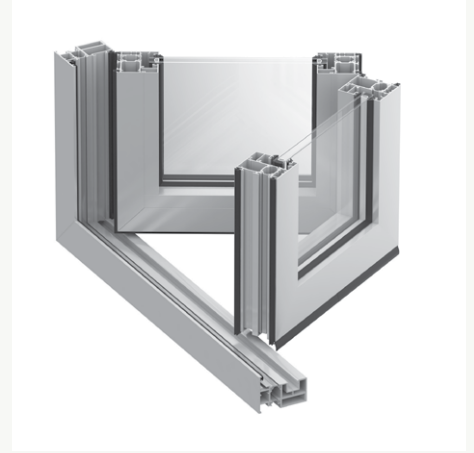

EC55TB

Thermeco's Thermally Broken bi-fold solution is a perfect way to connect and enhance the inside living and outside entertaining areas.

Energy Rating WERS

GLAZING	U	SHGC
6mm Clear Toughened / 12mm Argon / 6mm Clear Toughened	2.9	0.52
6mm Energy Tech / 12mm Argon / 6mm Clear Toughened	2.3	0.45
6mm SuperGreen / 12mm Argon / 6mm Clear Toughened	3.0	0.30
6mm Sunergy Clear / 12mm Argon / 6mm Clear Toughened	2.5	0.38
6.38mm Clear ComfortPlus / 12mm Argon / 6mm Clear Toughened	2.4	0.32
6mm LightBridge / 12mm Argon / 6mm Clear Toughened	2.3	0.42

Opening Styles

BI-FOLD DOORS

Max Width	900
Max Height	3000
Max Weight	80kg

Windows for meaningful living.

15 Kelletts Road
 Rowville VIC Australia 3178
 P +61 3 9763 1089
 windows@thermeco.com.au
 thermeco.com.au