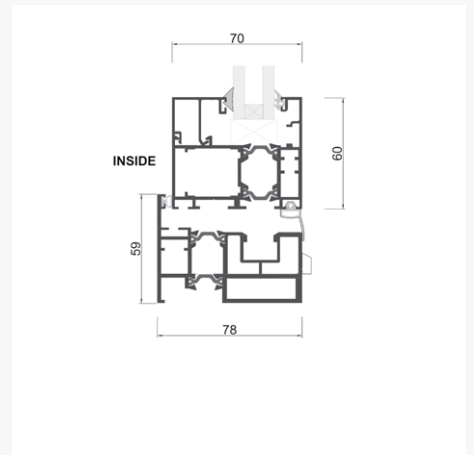

EC55TB

Thermeco's Thermally Broken bi-fold solution is a perfect way to connect and enhance the inside living and outside entertaining areas.

Energy Rating WERS

GLAZING	U	SHGC
6mm Clear Toughened / 12mm Argon / 6mm Clear Toughened	2.9	0.52
6mm Energy Tech / 12mm Argon / 6mm Clear Toughened	2.3	0.45
6mm SuperGreen / 12mm Argon / 6mm Clear Toughened	3.0	0.30
6mm Sunergy Clear / 12mm Argon / 6mm Clear Toughened	2.5	0.38
6.38mm Clear ComfortPlus / 12mm Argon / 6mm Clear Toughened	2.4	0.32
6mm LightBridge / 12mm Argon / 6mm Clear Toughened	2.3	0.42

Opening Styles

BI-FOLD DOORS

Max Width	900
Max Height	3000
Max Weight	80kg

Windows for meaningful living.

15 Kelletts Road
 Rowville VIC Australia 3178
 P +61 3 9763 1089
 windows@thermeco.com.au
 thermeco.com.au