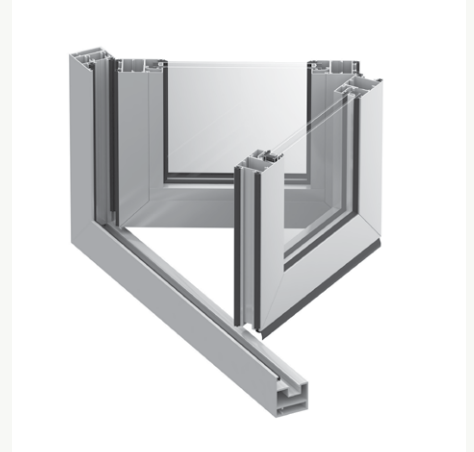

EC55

Thermeco's bi-fold solution is a perfect way to connect and enhance the inside living and outside entertaining areas.

Energy Rating WERS

GLAZING	U	SHGC
6mm Clear Toughened / 12mm Argon / 6mm Clear Toughened	3.7	0.52
6mm Energy Tech / 12mm Argon / 6mm Clear Toughened	3.1	0.45
6mm Performa Tech / 12mm Argon / 4mm Clear Toughened	2.9	0.24
6mm Sunergy Clear / 12mm Argon / 6mm Clear Toughened	3.3	0.38
6.38mm Clear ComfortPlus / 12mm Argon / 6mm Clear Toughened	3.1	0.45
6mm LightBridge / 12mm Argon / 6mm Clear Toughened	3.0	0.43

Opening Styles

BI-FOLD DOORS

Max Width	900
Max Height	3000
Max Weight	80kg

Windows for meaningful living.

15 Kelletts Road
 Rowville VIC Australia 3178
 P +61 3 9763 1089
 windows@thermeco.com.au
 thermeco.com.au