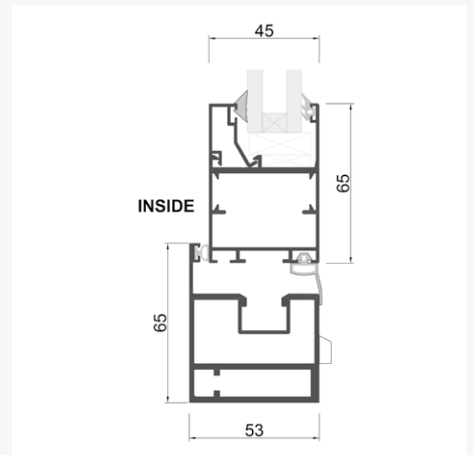

EC55

Thermeco's bi-fold solution is a perfect way to connect and enhance the inside living and outside entertaining areas.

Energy Rating WERS

GLAZING	U	SHGC
6mm Clear Toughened / 12mm Argon / 6mm Clear Toughened	3.7	0.52
6mm Energy Tech / 12mm Argon / 6mm Clear Toughened	3.1	0.45
6mm Performa Tech / 12mm Argon / 4mm Clear Toughened	2.9	0.24
6mm Sunergy Clear / 12mm Argon / 6mm Clear Toughened	3.3	0.38
6.38mm Clear ComfortPlus / 12mm Argon / 6mm Clear Toughened	3.1	0.45
6mm LightBridge / 12mm Argon / 6mm Clear Toughened	3.0	0.43

Opening Styles

BI-FOLD DOORS

Max Width	900
Max Height	3000
Max Weight	80kg

Windows for meaningful living.

15 Kelletts Road
 Rowville VIC Australia 3178
 P +61 3 9763 1089
 windows@thermeco.com.au
 thermeco.com.au